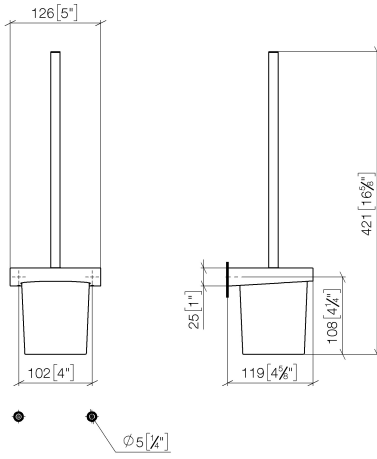

EDITION PRO Toilet brush set wall model - Chrome

83 900 626

- crystal glass
- brush, matte black
- width 126mm
- height 421 mm
- 119mm projection

	Chrome	83 900 626-00
	Matte Black	83 900 626-33
	Brushed Chrome	83 900 626-93

EDITION PRO Toilet brush set wall model - Chrome

83 900 626

mm [inches]

EDITION PRO Toilet brush set wall model - Chrome

83 900 626

Parts for other finishes can be found here: [Matte Black](#)

Spare parts list

No.	Item Number	Name	Quantity used	Delivery time
1	90 20 97 507 00-00	handle	1	10
2	90 18 50 601 00 90	brush	1	2
3	90 90 04 008 00 82	glass	1	2
4	08 17 97 506-00	holder	1	10
5	90 31 11 030 00 90	pin	2	2
6	05 17 20 726 02 90	fixing set	1	2
7	08 17 20 726 90	holder	1	2